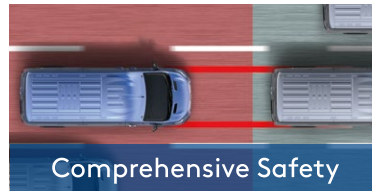

Comprehensive Safety

- Advanced Driver Assistance System
- The latest generation of Bosch 9.3ESP Electronic Stability Program
- LCA Lane Change Assist + BSD Blind Spot Detection
- European commercial vehicle collision design standard