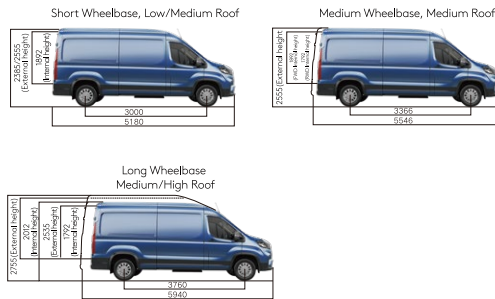

Specification

Vehicle Seat Layout

Three front passenger seats

Vehicle Dimensions

Body Color

Model		Cargo Van				
		Short Wheelbase Low Roof /Medium Roof	Medium Wheelbase Medium Roof		Long Wheelbase Medium Roof /High Roof	
Basic Parameters	Number of Seats	3		3		
	Wheelbase (mm)	3000	3366		3760	
	Size :L*W*H (mm)	5180*2062*2385/2555	5546*2062*2555		5940*2110*2535/2755	
	Size :L*W*H (mm)	Four-cylinder 16-valve, double EGR, dual-axis balancing system, dual independent cooling cycle, variable displacement oil pump, variable eddy current ratio SAIC π diesel en				
	Engine Type	1996				
	Emission (ml)	148/3500				
	Rated Power (ps/rpm)	375/1500-2400				
	Maximum Torque (N.m/rpm)					
	Emission Standard	EURO VI	EURO VI	EURO V	EURO VI	EURO V/EURO VI
	Gearbox	6MT	6AT	6AT	6AT	6AT
	GVW(kg)	3500	3500	3800	3500	3500/4000
	Drive Mode	Front Wheel Drive	Front Wheel Drive	Rear Wheel Drive	Front Wheel Drive	Rear Wheel Drive
	Rear Tire	Single Tire				
	Maximum Speed (km/h)	150				
	Fuel Tank Volume (L) /Urea Tank Volume (L)	80/20				
Braking System	Front/Rear Disc Brake					
Suspension System	Front McPherson Independent Suspension/Rear Non-Independent Suspension					
Tire	215/75R16C	215/75R16C	235/65R16C	215/75R16C	235/65R16C	
Configuration	Exterior and Interior					
	Bright Silver Front Grille	●	●	●	●	●
	Bright Silver Front Grille(With Chrome)	○	○	○	○	○
	Steel Wheels, 6.5 x 16	●	●	●	●	●
	Alloy Wheels, 6.5 x 16	○	○	○	○	○
	Single Sliding Door	●	●	●	●	●
	Dual Sliding Door	/	/	/	/	/
	Halogen headlights + Halogen rear taillights	●	●	●	●	●
	LED headlights + LED rear taillights	○	○	○	○	○
	Rear Fog Light	●	●	●	●	●
	Front Fog Light	○	○	○	○	○
	Integrated Rear Step	●	●	●	●	●
	Solid Paint(White)	●	●	●	●	●
	Metallic Paint (Blue, Brown, Silver)	○	○	○	○	○
	Safety Control					
	ABS + EBD + BAS	●	●	●	●	●
	ESP + HHC	●	●	●	●	●
	LDWS + AEB	○	○	○	○	○
	TPMS Tire Pressure Monitoring	○	○	○	○	○
	BSD + LCA	○	○	○	○	○
	Rear Parking Sensor	●	●	●	●	●
	Front Parking Sensor	○	○	○	○	○
	Driver's Seat Front Airbag	●	●	●	●	●
	Passenger's Seat Front Airbag	●	●	●	●	●
	Driver & Front Passenger's Side Airbags	●	●	●	●	●
	Double Curtain Airbag (First Row)	●	●	●	●	●
	Comfortable Entertainment					
	Hydraulic Power Steering	○	○	●	○	●
	Electric Power Steering	●	●	○	●	○
	Multifunction Steering Wheel	●	●	●	●	●
Bluetooth	●	●	●	●	●	
Cruise Control	●	●	●	●	●	
Adaptive Cruise Control	/	/	○	/	○	
Sliding Door - No Side Step	●	●	●	●	●	
Sliding Door- Electric Side Step	○	○	○	○	○	
Manual Front Air Condition	●	●	●	●	●	
4.2' LCD Instrument	●	●	●	●	●	
Radio + MP3 + AUX + USB + Bluetooth	○	○	○	○	○	
10.1 HD Touch Screen (MP5 + USB + Bluetooth + Phone Mapping) + Rear View Camera	○	○	○	○	○	
Auto Start Stop	●	●	●	●	●	
Manual Door Mirrors	●	●	●	●	●	
Electric Heated Door Mirrors	○	○	○	○	○	
8 Direction Adjustable Driver's Seat	●	●	●	●	●	
180°Opening Rear Cargo Doors	●	●	●	●	●	
236°Opening Rear Cargo Doors	/	/	/	○	○	
Keyless Entry & One Touch Start + Intelligent Key (2 pieces)	○	○	○	○	○	
Foldable Remote Control Key (1 piece) + Standard Key (1 piece)	●	●	●	●	●	
Central Lock	●	●	●	●	●	